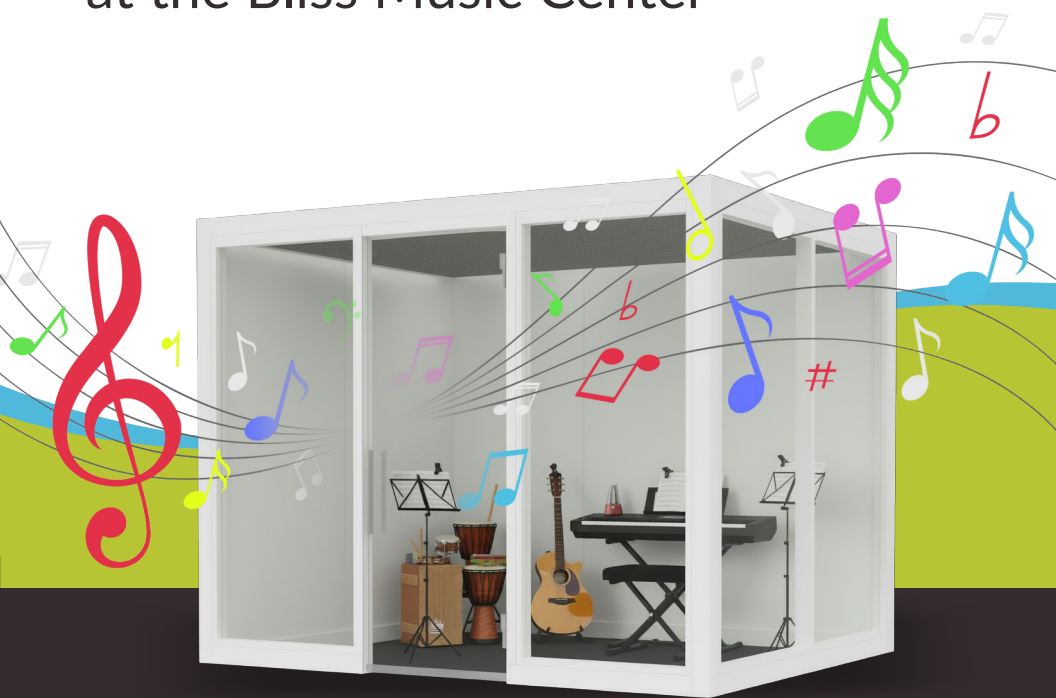

# The MUSIC STUDIOS

at the Bliss Music Center

**IMAGINE** a place, right in the heart of New Rochelle, where musicians and music enthusiasts of all ages can practice, learn and grow their musical talents in a dedicated space, free of charge. A place where musicians can rehearse for performances, students can build skills and adults and families can explore lifelong passions.

# IMAGINE that this space is:

- ▶ Light-filled and welcoming
- ▶ Equipped with instruments, seating, and music stands
- ▶ Soundproof and designed specifically for music practice and exploration
- ▶ Free to use for Library patrons

## What are the Music Studios?

The Music Studios at the Bliss Music Center will include **custom-designed, soundproof practice rooms** located inside the Bliss Music Center on the Library's third floor, along with a shared **Library of Instruments** available for use during practice sessions.