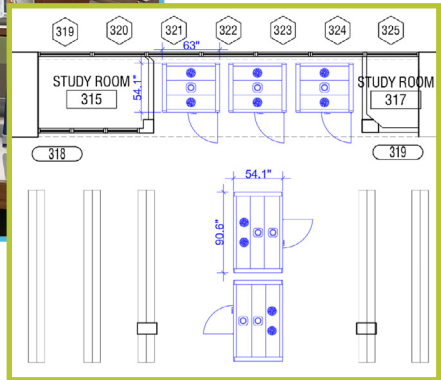

A proven model, brought to Westchester

The Music Studios at the Bliss Music Center will be the **first library-based music practice studios in Westchester County**, adapting a proven model used by leading library systems nationwide. Modern libraries are evolving beyond collections alone to provide creative opportunities that meet the changing needs of their communities.

Thanks to a generous matching challenge from a NRPLF donor, we are on our way to achieving our goal. *Now we invite you, music lovers and believers in the vital role libraries play in expanding opportunity, to help bring this vision fully to life.*